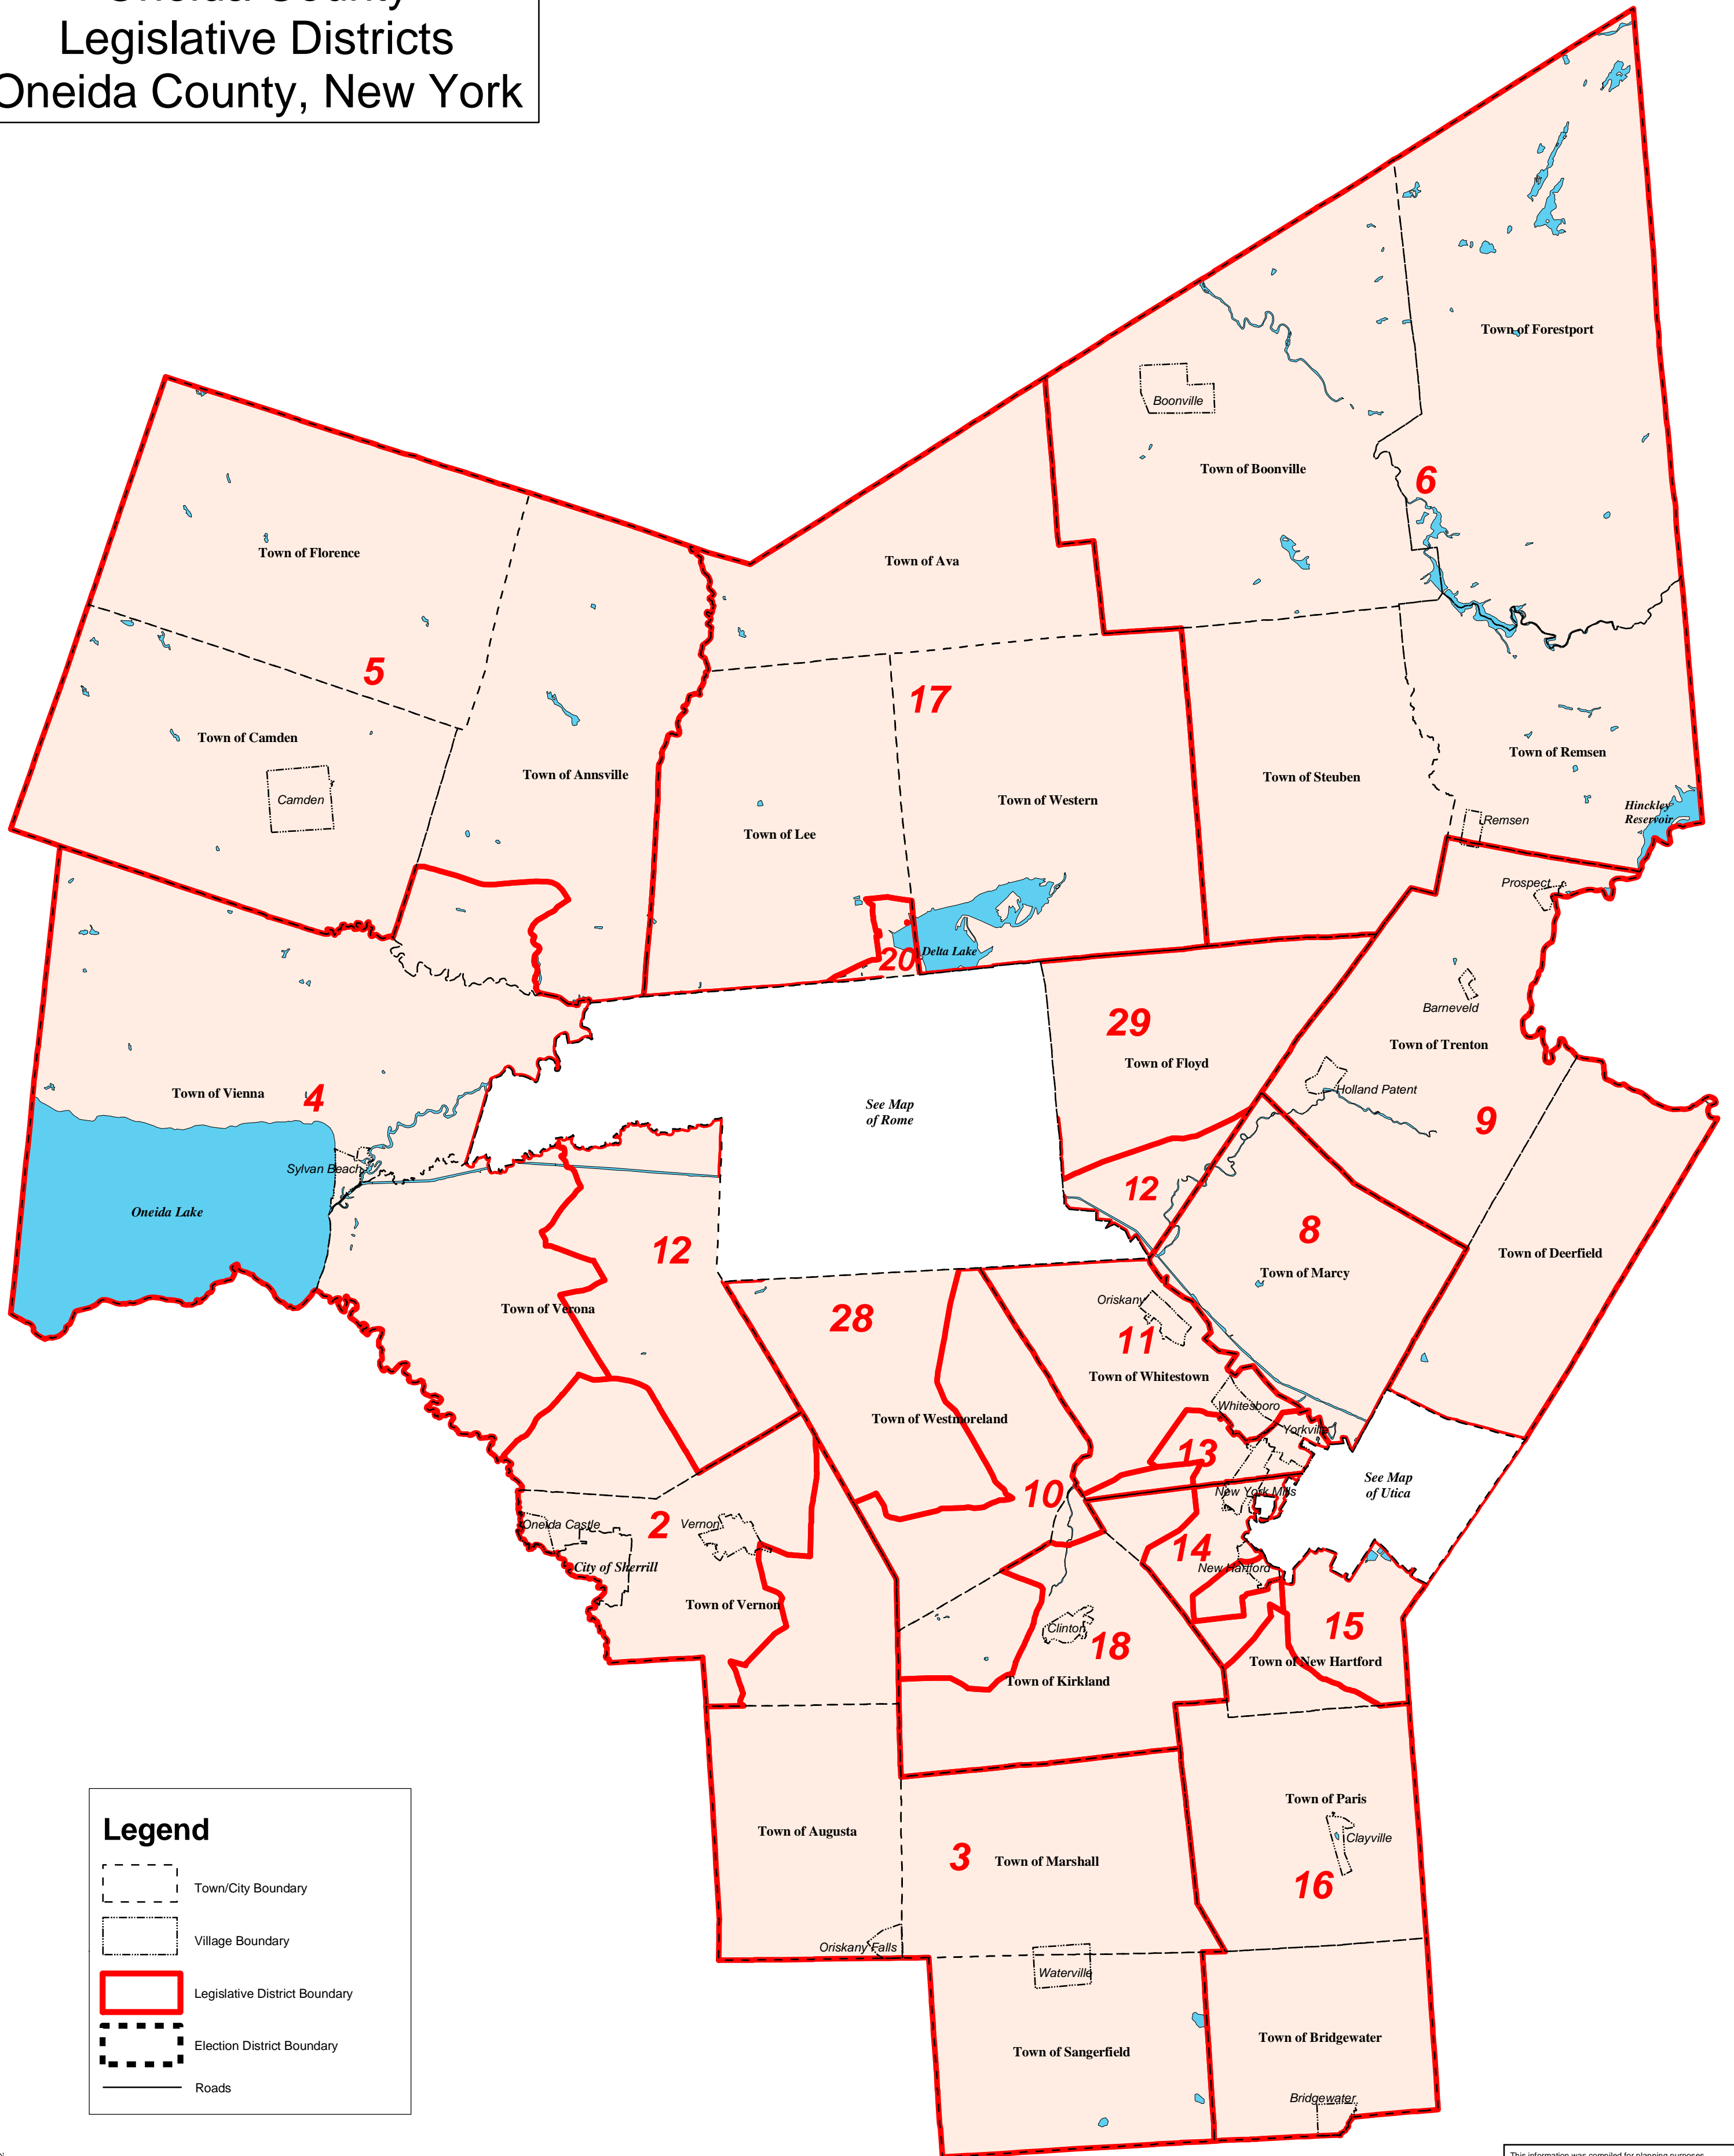

Oneida County Legislative Districts Oneida County, New York

Legend

- Town/City Boundary
- Village Boundary
- Legislative District Boundary
- Election District Boundary
- Roads

Pursuant to the Local Law Number 1 of 2003 adopted by Oneida County Board of Legislators January 15, 2003 and approved by the County Executive January 28, 2003

Date: April 1, 2003
Data Source: Census 2000